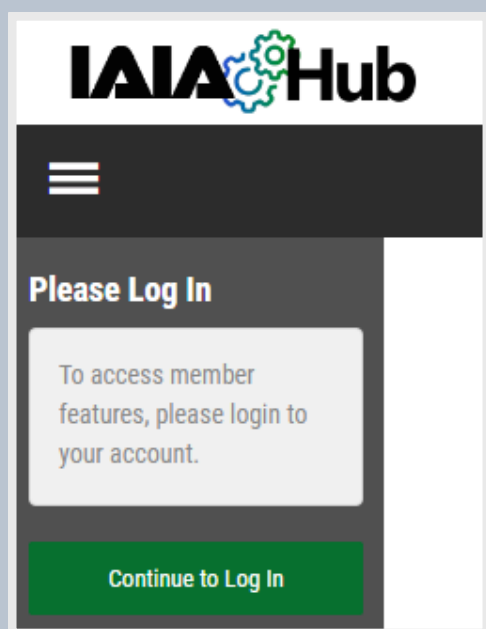

Login Instructions

STEP 1

Navigate to the IAIA Hub at hub.iaia.org

STEP 2

Click "Continue to Login" on the left side menu

STEP 3

To login using your IAIA username and password, click "Website Login"

IAIA Member Login